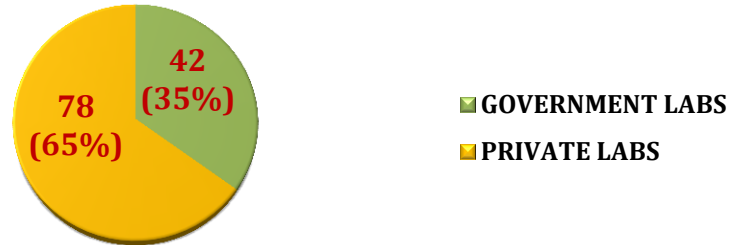

LABORATORY DATA

RT-PCR LABORATORIES IN KARNATAKA

Test done details			
Date	Rapid Antigen Detection Test	RT PCR & Other methods	Total Test
Today	15286	85772	101058
Cumulative Total (till today)	3485028	8494443	11979471